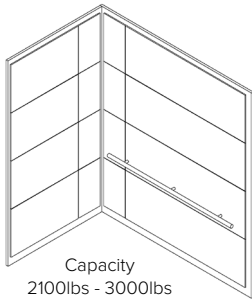

Popular Panel Color Options (Other WilsonArt standard grade laminates available upon request.)

Reveal Color Options

Ceiling Options

Handrails

Vented Base