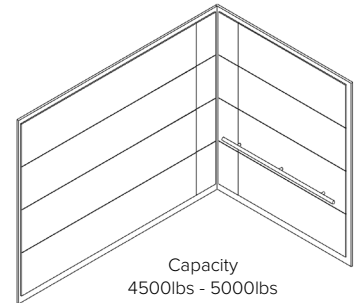

Popular Panel Color Options (Other WilsonArt standard grade laminates available upon request.)

Reveal Color Options