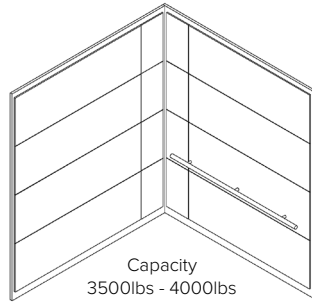

Popular Panel Color Options (Other WilsonArt standard grade laminates available upon request.)

Reveal Color Options

Ceiling Options

Handrails

Vented Base