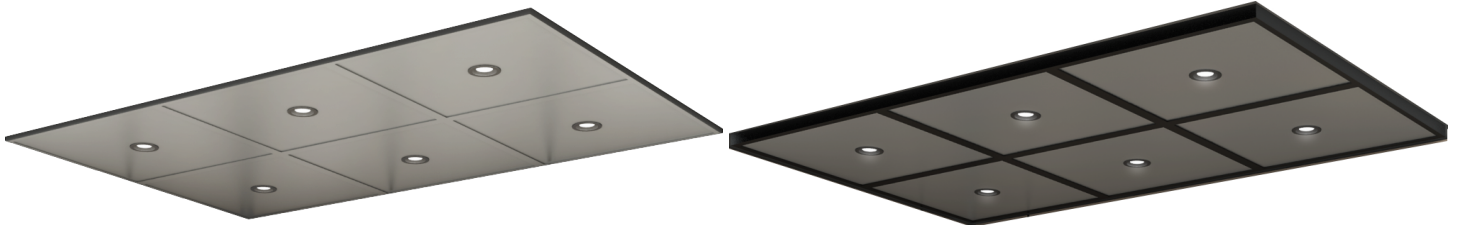

FABACVB

DESIGN: **Santo Domingo**

Popular Panel Color Options (Other WilsonArt standard grade laminates available upon request.)

Wild Cherry 7054

Veranda Teak 8209
(shown)

Windsor Mahogany 7039

Flax Linen
4990

Asian Night 7949

Reveal Color Options

#4 Finish Stainless Steel

Black Powdercoat

Ceiling Options

Aneгада t-frame with #4 Finish or black frame and #4 finish stainless steel drop in panels with Man-D-Tec SOLOBEAM Premium LEDs

Handrails

1.5" Round #4 SS with Straight Ends

Vented Base

Standard Base

Vented Base