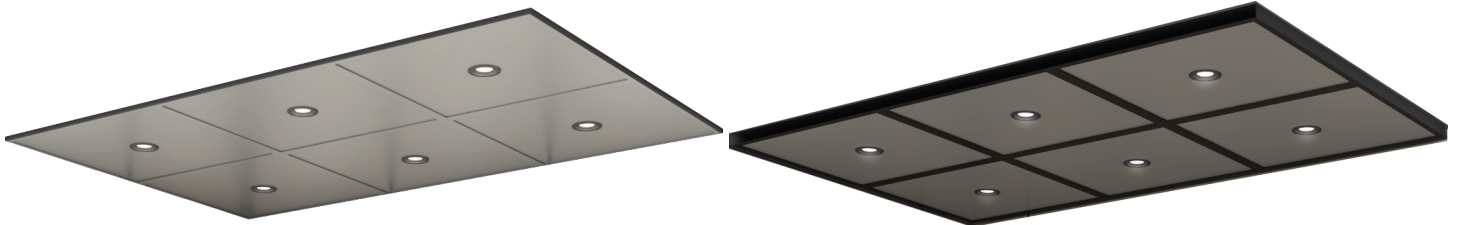

### Reveal Color Options

#4 Finish Stainless Steel

Black Powdercoat

### Ceiling Options

Aneгада t-frame with #4 Finish or black frame and #4 finish stainless steel drop in panels with Man-D-Tec SOLOBEAM Premium LEDs