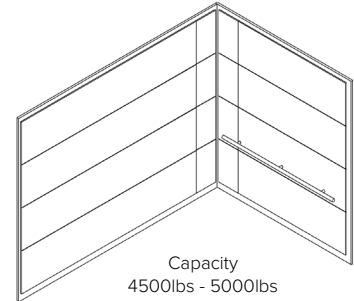

Popular Panel Color Options (Other WilsonArt standard grade laminates available upon request.)

Reveal Color Options