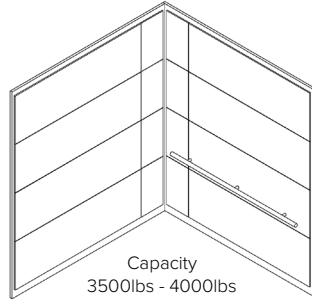

Popular Panel Color Options (Other WilsonArt standard grade laminates available upon request.)

Reveal Color Options

Ceiling Options

Handrails

Vented Base