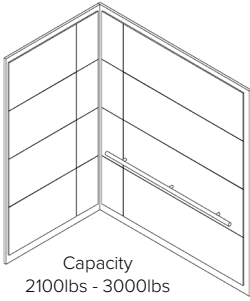

Popular Panel Color Options (Other WilsonArt standard grade laminates available upon request.)

Reveal Color Options

Ceiling Options

Handrails

Vented Base