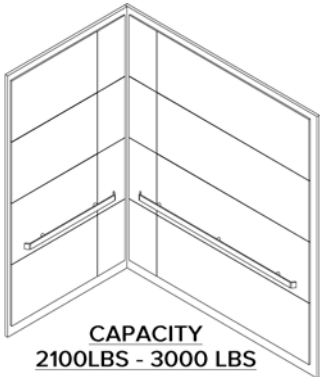

Popular Panel Color Options

Other WilsonArt standard grade laminates available upon request.

Reveal Color Options