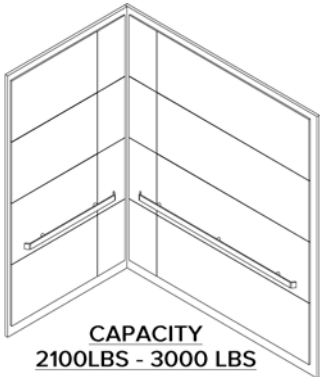

DESIGN: **Santo Domingo**

CAPACITY
2100LBS - 3000 LBS

CAPACITY
3500LBS - 4000 LBS

CAPACITY
4500LBS - 5000 LBS

Popular Panel Color Options

Other WilsonArt standard grade laminates available upon request.

Wild Cherry
7054
(shown)

Aneгада t-frame with #4 Finish or black frame and #4 finish stainless steel drop in panels with Man-D-Tec SOLOBEAM Premium LEDs

Handrails

2" Flat "TrueBar" Returned Ends

1.5" Round Straight Ends