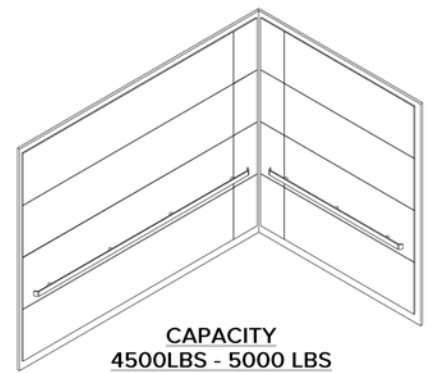

Popular Panel Color Options

Other WilsonArt standard grade laminates available upon request.

Reveal Color Options