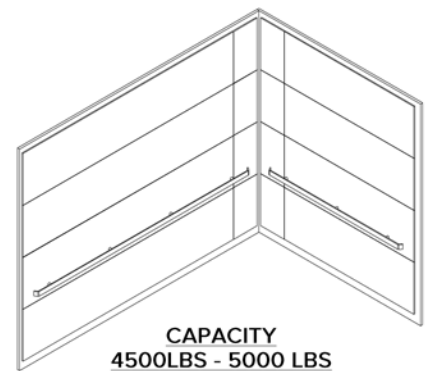

DESIGN: **Santo Domingo**

CAPACITY
2100LBS - 3000 LBS

CAPACITY
3500LBS - 4000 LBS

CAPACITY
4500LBS - 5000 LBS

Popular Panel Color Options

Other WilsonArt standard grade laminates available upon request.

Wild Cherry
7054
(shown)