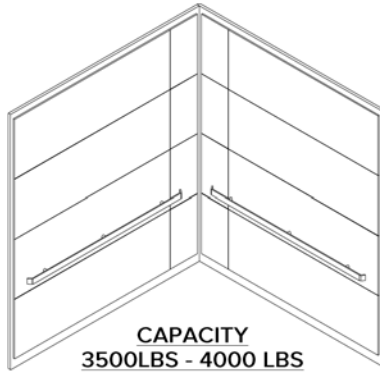

Popular Panel Color Options

Other WilsonArt standard grade laminates available upon request.

Reveal Color Options