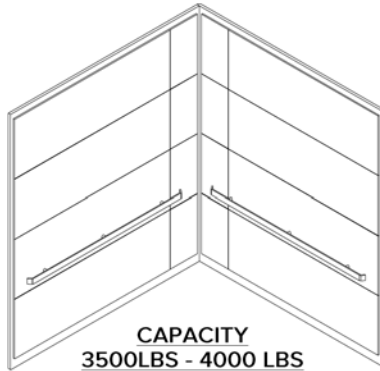

DESIGN: **Santo Domingo**

CAPACITY
2100LBS - 3000 LBS

CAPACITY
3500LBS - 4000 LBS

CAPACITY
4500LBS - 5000 LBS

Popular Panel Color Options

Other WilsonArt standard grade laminates available upon request.

Wild Cherry
7054
(shown)

Aneгада t-frame with #4 Finish or black frame and #4 finish stainless steel drop in panels with Man-D-Tec SOLOBEAM Premium LEDs

Handrails

2" Flat "TrueBar" Returned Ends

1.5" Round Straight Ends