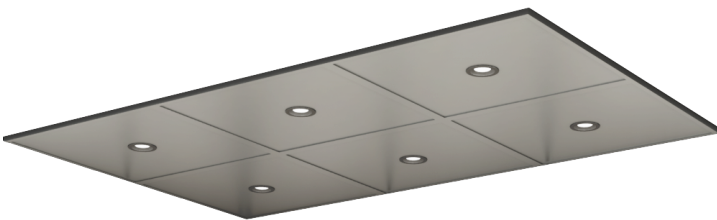

DESIGN: **NASSAU**

**CAPACITY**  
2100LBS - 3000 LBS

**CAPACITY**  
3500LBS - 4000 LBS

**CAPACITY**  
4500LBS - 5000 LBS

### Reveal Color Options

#4 Finish  
Stainless Steel

Black  
Powdercoat

### Ceiling Options

Anegada t-frame with #4 Finish or black frame and #4 finish stainless steel drop in panels with Man-D-Tec SOLOBEAM Premium LEDs

### Handrails

2" Flat "TrueBar" Returned Ends

1.5" Round Straight Ends

Note: Nassau not recommended for skeleton/frame cab.