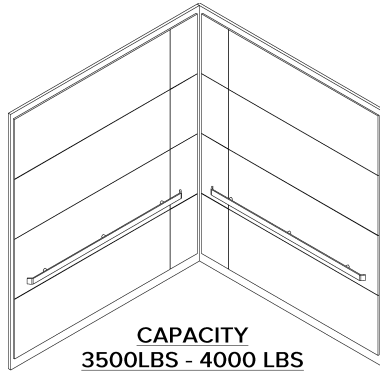

DESIGN: **LA VEGA**

CAPACITY
2100LBS - 3000 LBS

CAPACITY
3500LBS - 4000 LBS

CAPACITY
4500LBS - 5000 LBS

Popular Panel Color Options

Other WilsonArt standard grade laminates available upon request.

Wild Cherry
7054

Anegada t-frame with #4 Finish or black frame and #4 finish stainless steel drop in panels with Man-D-Tec SOLOBEAM Premium LEDs

Handrails

2" Flat "TrueBar" Returned Ends

1.5" Round Straight Ends