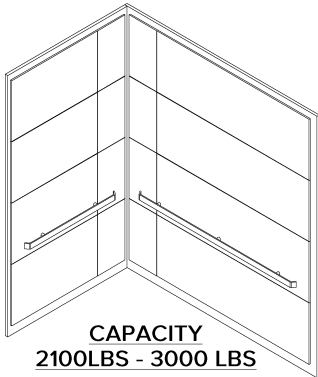

DESIGN: **LA VEGA**

CAPACITY
2100LBS - 3000 LBS

CAPACITY
3500LBS - 4000 LBS

CAPACITY
4500LBS - 5000 LBS

Popular Panel Color Options

Other WilsonArt standard grade laminates available upon request.

Wild Cherry
7054

Anegada t-frame with #4 Finish or black frame and #4 finish stainless steel drop in panels with Man-D-Tec SOLOBEAM Premium LEDs

Handrails

2" Flat "TrueBar" Returned Ends

1.5" Round Straight Ends