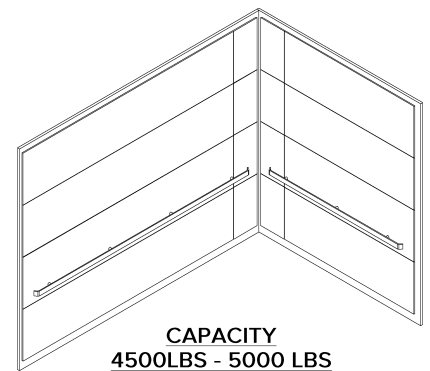

DESIGN: **LA VEGA**

CAPACITY
2100LBS - 3000 LBS

CAPACITY
3500LBS - 4000 LBS

CAPACITY
4500LBS - 5000 LBS

Popular Panel Color Options

Other WilsonArt standard grade laminates available upon request.

Wild Cherry
7054

Anegada t-frame with #4 Finish or black frame and #4 finish stainless steel drop in panels with Man-D-Tec SOLOBEAM Premium LEDs

Handrails

2" Flat "TrueBar" Returned Ends

1.5" Round Straight Ends