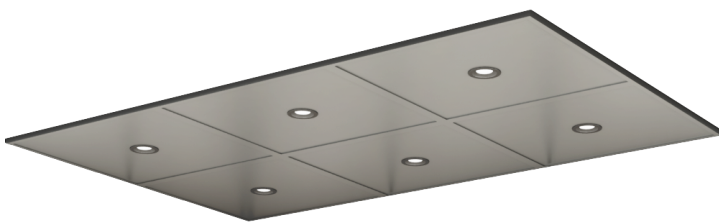

DESIGN: **LA VEGA**

CAPACITY
2100LBS - 3000 LBS

CAPACITY
3500LBS - 4000 LBS

CAPACITY
4500LBS - 5000 LBS

Popular Panel Color Options

Other WilsonArt standard grade laminates available upon request.

Wild Cherry
7054

Veranda Teak
8209

Windsor Mahogany
7039

Flax Linen
4990

Asian Night
7949
(shown)

Reveal Color Options

#4 Finish
Stainless Steel

Black
Powdercoat

Ceiling Options

Anegada t-frame with #4 Finish or black frame and #4 finish stainless steel drop in panels with Man-D-Tec SOLOBEAM Premium LEDs

Handrails

2" Flat "TrueBar" Returned Ends

1.5" Round Straight Ends