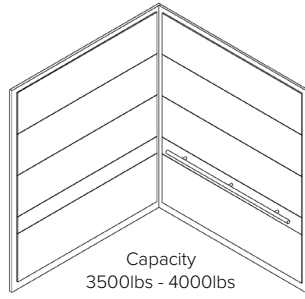

FABACVB

DESIGN: **CYPRESS**

Capacity
2100lbs - 3000lbs

Capacity
3500lbs - 4000lbs

Capacity
4500lbs - 5000lbs

Popular Panel Color Options (Other WilsonArt standard grade laminates available upon request.)

Wild Cherry 7054