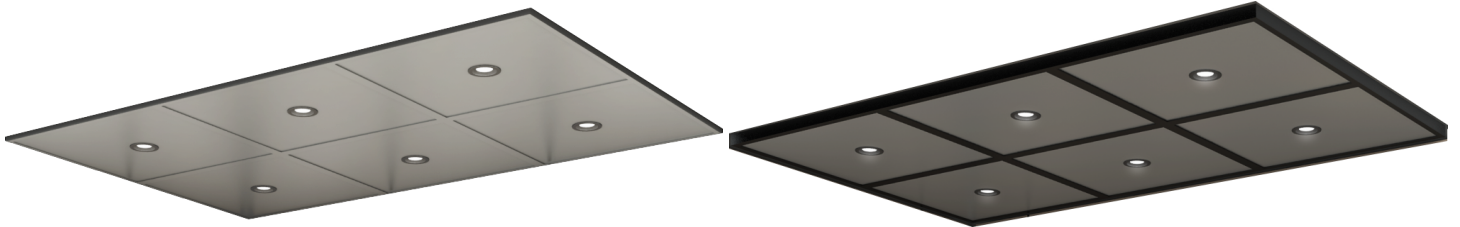

FABACVB

DESIGN: **CYPRESS**

Capacity
2100lbs - 3000lbs

Capacity
3500lbs - 4000lbs

Capacity
4500lbs - 5000lbs

Popular Panel Color Options (Other WilsonArt standard grade laminates available upon request.)

Wild Cherry 7054

Veranda Teak 8209

Windsor Mahogany 7039
(shown)

Flax Linen
4990

Asian Night 7949

Reveal Color Options

#4 Finish Stainless Steel

Black Powdercoat

Ceiling Options

Anegada t-frame with #4 Finish or black frame and #4 finish stainless steel drop in panels with Man-D-Tec SOLOBEAM Premium LEDs

Handrails

1.5" Round #4 SS with Straight Ends

Vented Base

Standard Base

Vented Base