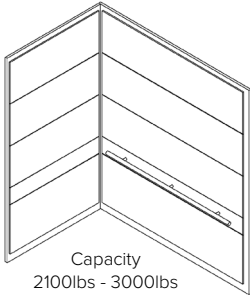

FABACVB

DESIGN: **CYPRESS**

Capacity
2100lbs - 3000lbs

Capacity
3500lbs - 4000lbs

Capacity
4500lbs - 5000lbs

Popular Panel Color Options (Other WilsonArt standard grade laminates available upon request.)

Wild Cherry 7054

Anegada t-frame with #4 Finish or black frame and #4 finish stainless steel drop in panels with Man-D-Tec SOLOBEAM Premium LEDs

Handrails

1.5" Round #4 SS with Straight Ends

Vented Base

Standard Base

Vented Base