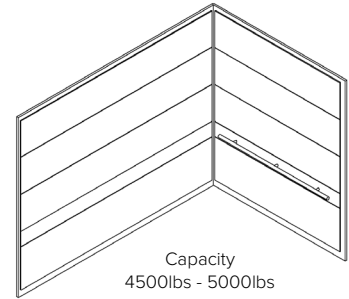

FABACVB

DESIGN: **CYPRESS**

Capacity
2100lbs - 3000lbs

Capacity
3500lbs - 4000lbs

Capacity
4500lbs - 5000lbs

Popular Panel Color Options (Other WilsonArt standard grade laminates available upon request.)

Wild Cherry 7054