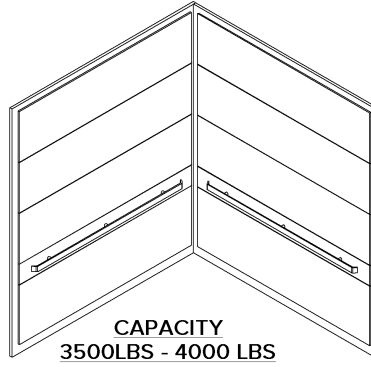

Popular Panel Color Options

Other WilsonArt standard grade laminates available upon request.

Reveal Color Options