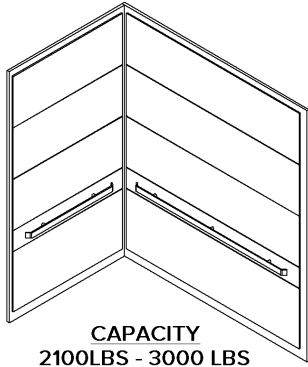

Popular Panel Color Options

Other WilsonArt standard grade laminates available upon request.

Reveal Color Options