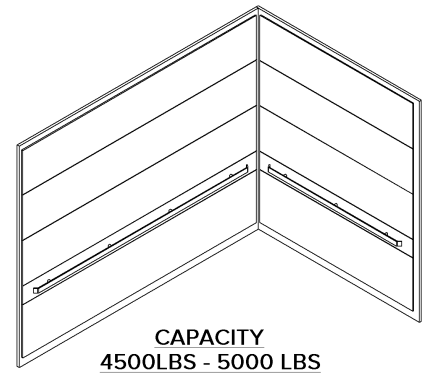

Popular Panel Color Options

Other WilsonArt standard grade laminates available upon request.

Reveal Color Options