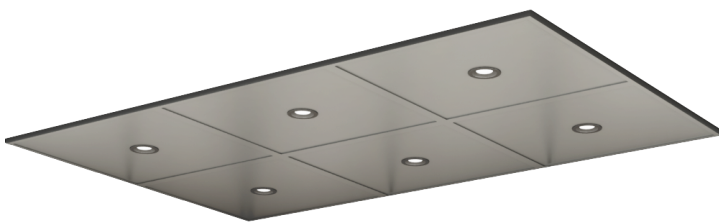

### Reveal Color Options

#4 Finish  
Stainless Steel

Black  
Powdercoat

### Ceiling Options

Anegada t-frame with #4 Finish or black frame and #4 finish stainless steel drop in panels with Man-D-Tec SOLOBEAM Premium LEDs

### Handrails

2" Flat "TrueBar" Returned Ends

1.5" Round Straight Ends